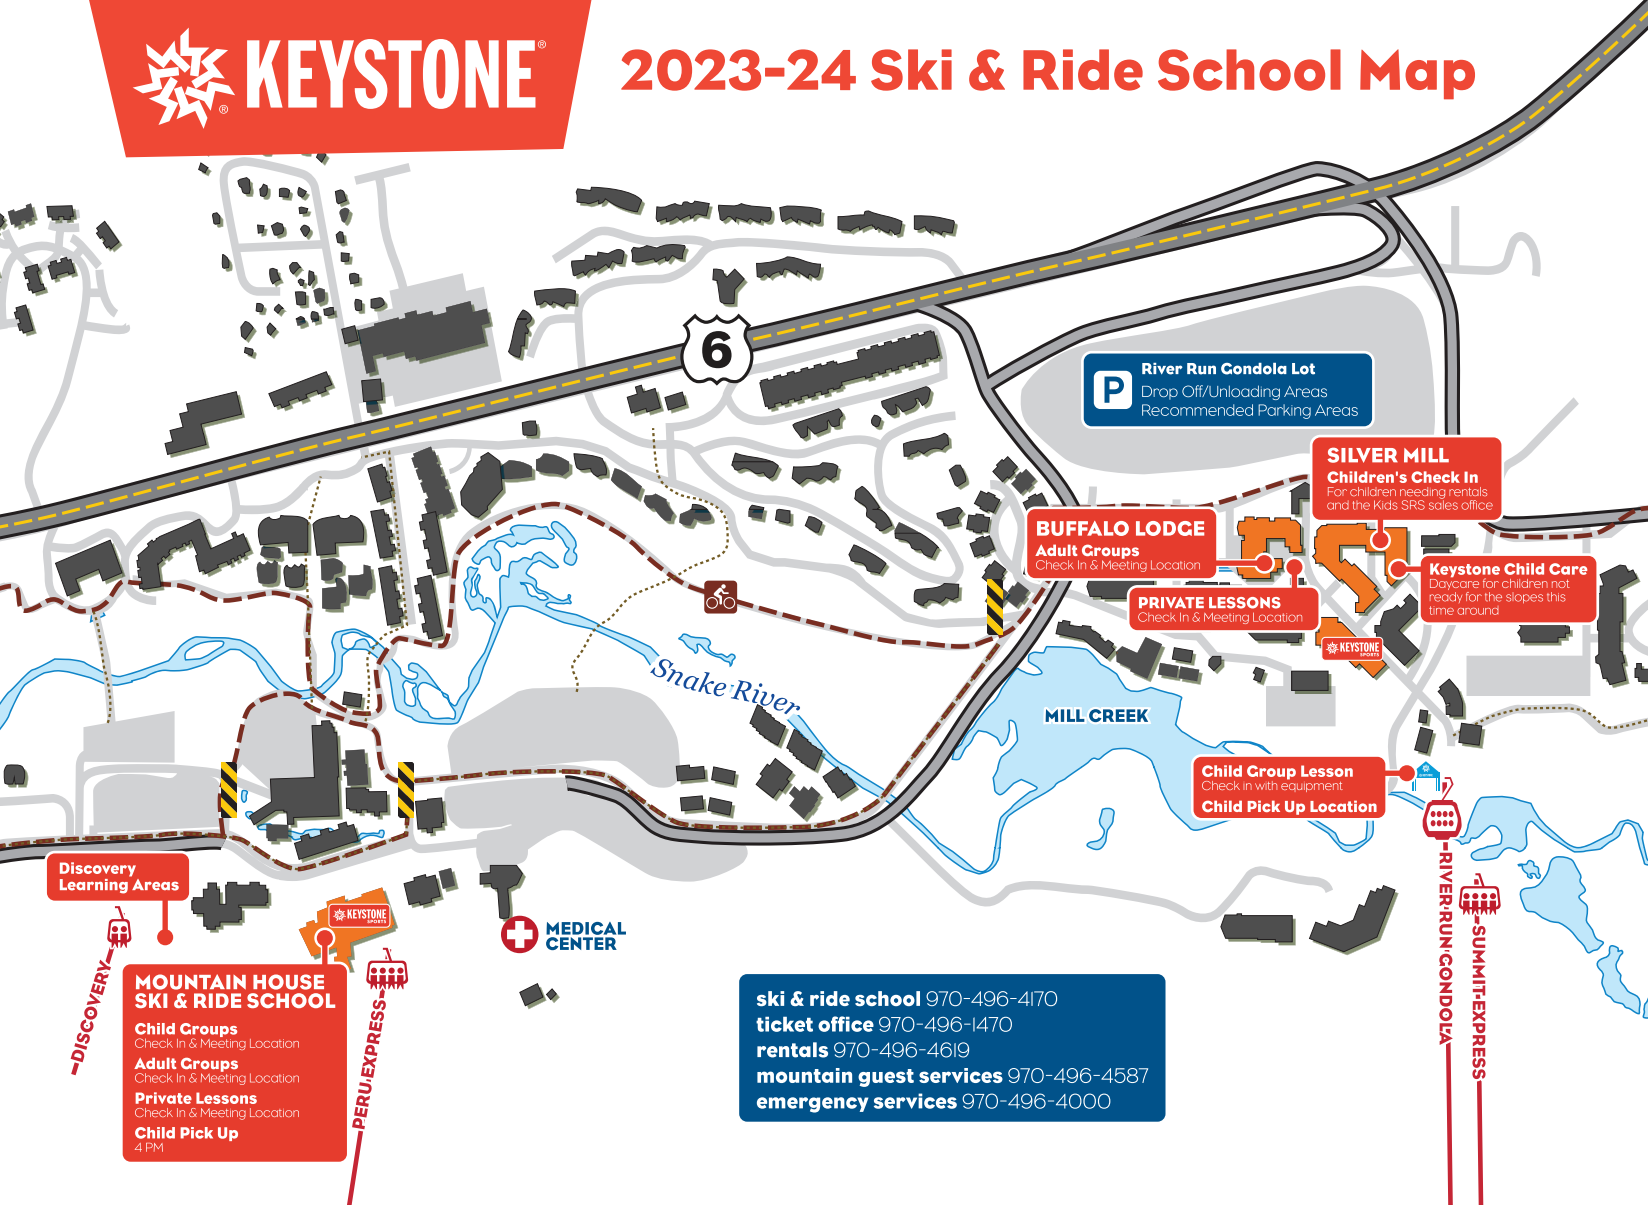

## 2023-24 Ski & Ride School Map

6

**P** River Run Gondola Lot  
Drop Off/Unloading Areas  
Recommended Parking Areas

**BUFFALO LODGE**  
Adult Groups  
Check In & Meeting Location

**PRIVATE LESSONS**  
Check In & Meeting Location

**Discovery Learning Areas**

**MEDICAL CENTER**

**MOUNTAIN HOUSE SKI & RIDE SCHOOL**

**Child Groups**  
Check In & Meeting Location  
**Adult Groups**  
Check In & Meeting Location  
**Private Lessons**  
Check In & Meeting Location  
**Child Pick Up**  
4 PM

**ski & ride school** 970-496-4170  
**ticket office** 970-496-1470  
**rentals** 970-496-4619  
**mountain guest services** 970-496-4587  
**emergency services** 970-496-4000

-DISCOVERY-

PERU EXPRESS

RIVER-RUN GONDOLA

SUMMIT EXPRESS